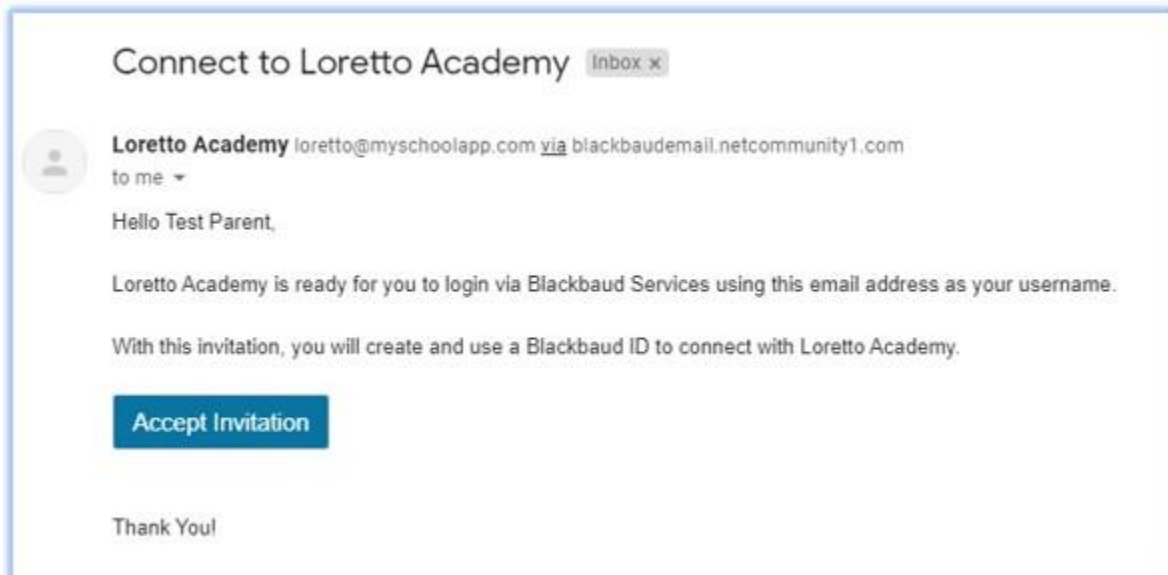

Dear Loretto families,

Soon you will receive your Blackbaud ID invitation to begin the registration process for the 2022-2023 school year.

Please follow the following prompts / steps to log in.

Click on Accept Invitation to be taken to the Sign up