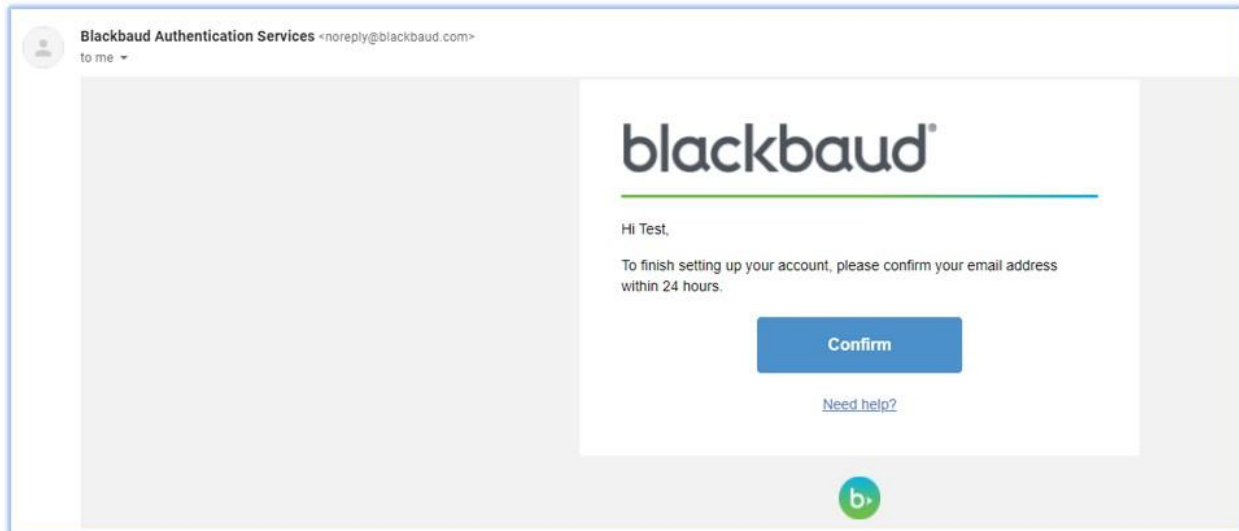

Email was sent to confirm identity.

Click "Confirm"

Verify email address

Your email was successfully confirmed! You will be redirected shortly.

Automatically redirected after a few seconds to:

The screenshot shows a login page for Loretto Academy. At the top, there is a teal header with the text "Loretto Academy". Below the header, the label "Username or Email" is positioned above a white input field. To the left of the input field is a teal button labeled "Next". To the right of the input field is a checkbox labeled "Remember me". Below the input field and checkbox, there is a link that reads "Forgot login or First time logging in?".